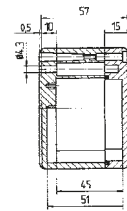

Ex i distribution box 07-5102-.../...

Technical data

External dimensions: 58 x 64 x 36 mm

Weight: 150 g

Material: aluminium, grey

Article no.: 07-51 -0580/6436

External dimensions: 98 x 64 x 36 mm

Weight: 250 g

IP distribution box 07-5172-.../...
Ex e distribution box 07-5101-.../...
Ex i distribution box 07-5102-.../...

Technical data

External dimensions: 125 x 80 x 57 mm

Weight: 440 g
Material: aluminium, grey
Article no.: 07-51 [] -1250/8057

External dimensions: 175 x 80 x 57 mm

Weight: 510 g
Material: aluminium, grey
Article no.: 07-51 [] -1750/8057

External dimensions: 122 x 122 x 80 mm

Weight: 940 g
Material: aluminium, grey
Article no.: 07-51 [] -1221/2080

External dimensions: 122 x 120 x 90 mm

Weight: 880 g
Material: aluminium, grey
Article no.: 07-51 [] -1221/2090

Dimensions (mm)

The dimensions on this page apply to the following aluminium enclosure/distribution boxes: