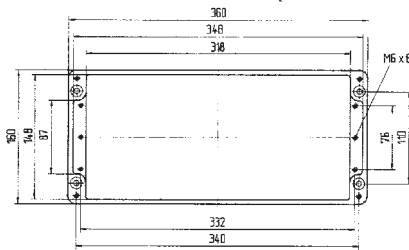

Weight: 1950 g

Material: aluminium, grey

Article no.: 07-51 -3601/2080

External dimensions: 160 x 160 x 90 mm

Weight: 1470 g

Material: aluminium, grey

Article no.: 07-51 -1601/6090

Dimensions (mm)

Ex i distribution box 07-5102-.../...

➔ Technical data

External dimensions: 260 x 160 x 90 mm

Weight: 2100 g

Material: aluminium, grey

Article no.: 07-51 -2601/6090

External dimensions: 360 x 160 x 90 mm

Weight: 2700 g

Material: aluminium, grey

Article no.: 07-51 -3601/6090

External dimensions: 560 x 160 x 90 mm

Weight: 3600 g

Material: aluminium, grey

Article no.: 07-51 -5601/6090

External dimensions: 200 x 230 x 110 mm

Weight: 2450 g

IP distribution box 07-5172-.../...
Ex e distribution box 07-5101-.../...
Ex i distribution box 07-5102-.../...

Technical data

External dimensions: 280 x 230 x 110 mm

Weight: 2990 g

Material: aluminium, grey