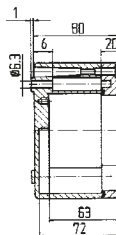

External dimensions: 175 x 80 x 57 mm

Weight: 510 g
Material: aluminium, grey
Article no.: 07-51 [] -1750/8057

External dimensions: 122 x 122 x 80 mm

Weight: 940 g
Material: aluminium, grey
Article no.: 07-51 [] -1221/2080

IP enclosure 07-51**90**-.../...

IP distribution box 07-51**72**-.../...

Ex enclosure 07-51**80**-.../...

Ex e distribution box 07-51**01**-.../...

Ex i distribution box 07-51**02**-.../...

Technical data

External dimensions: 220 x 120 x 80 mm

Weight: 1390 g

Material: aluminium, grey

Article no.: 07-51 -2201/2080

External dimensions: 220 x 120 x 90 mm

Weight: 1350 g

Material: aluminium, grey

Article no.: 07-51 -2201/2090

External dimensions: 360 x 120 x 80 mm

Weight: 1950 g

Material: aluminium, grey

Article no.: 07-51 -3601/2080

External dimensions: 160 x 160 x 90 mm

Weight: 1470 g

Material: aluminium, grey

Article no.: 07-51 -1601/6090

Dimensions (mm)