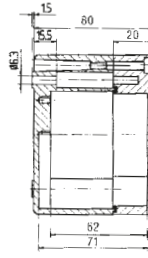

IP distribution box 07-5172-.../...
Ex e distribution box 07-5101-.../...
Ex i distribution box 07-5102-.../...

Technical data

External dimensions: 125 x 80 x 57 mm

Weight: 440 g
Material: aluminium, grey
Article no.: 07-51 [] -1250/8057

External dimensions: 175 x 80 x 57 mm

Weight: 510 g
Material: aluminium, grey
Article no.: 07-51 [] -1750/8057

External dimensions: 122 x 122 x 80 mm

Weight: 940 g
Material: aluminium, grey
Article no.: 07-51 [] -1221/2080

External dimensions: 122 x 120 x 90 mm

Weight: 880 g
Material: aluminium, grey
Article no.: 07-51 [] -1221/2090

Dimensions (mm)

The dimensions on this page apply to the following aluminium enclosure/distribution boxes:

IP enclosure 07-51**90**-.../...

IP distribution box 07-51**72**-.../...

Ex enclosure 07-51**80**-.../...

Ex e distribution box 07-51**01**-.../...

Ex i distribution box 07-51**02**-.../...

Technical data

External dimensions: 220 x 120 x 80 mm