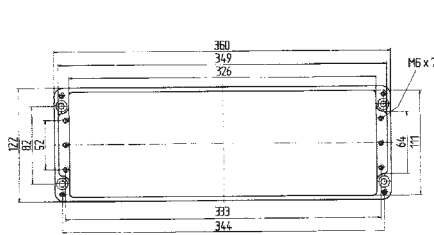

External dimensions: 175 x 80 x 57 mm

Weight: 510 g
Material: aluminium, grey
Article no.: 07-51 [] -1750/8057

External dimensions: 122 x 122 x 80 mm

Weight: 940 g
Material: aluminium, grey
Article no.: 07-51 [] -1221/2080

IP enclosure 07-51**90**-.../...

IP distribution box 07-51**72**-.../...

Ex enclosure 07-51**80**-.../...

Ex e distribution box 07-51**01**-.../...

Ex i distribution box 07-51**02**-.../...

Technical data

External dimensions: 220 x 120 x 80 mm

Weight: 1390 g

Material: aluminium, grey

Article no.: 07-51 -2201/2080

External dimensions: 220 x 120 x 90 mm

Weight: 1350 g

Material: aluminium, grey

Article no.: 07-51 -2201/2090

External dimensions: 360 x 120 x 80 mm

Weight: 1950 g

Material: aluminium, grey

Article no.: 07-51 -3601/2080

External dimensions: 160 x 160 x 90 mm

Weight: 1470 g

Material: aluminium, grey

Article no.: 07-51 -1601/6090

Dimensions (mm)