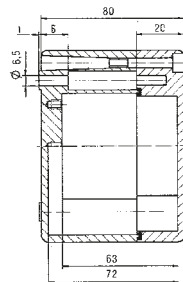

Ex i distribution box 07-5102-.../...

Technical data

External dimensions: 58 x 64 x 36 mm

Weight: 150 g

Material: aluminium, grey

Article no.: 07-51 -0580/6436

External dimensions: 98 x 64 x 36 mm

Weight: 250 g

IP distribution box 07-5172-.../...
Ex e distribution box 07-5101-.../...
Ex i distribution box 07-5102-.../...

Technical data

External dimensions: 125 x 80 x 57 mm

Weight: 440 g
Material: aluminium, grey
Article no.: 07-51 [] -1250/8057

External dimensions: 175 x 80 x 57 mm

Weight: 510 g
Material: aluminium, grey
Article no.: 07-51 [] -1750/8057

External dimensions: 122 x 122 x 80 mm

Weight: 940 g
Material: aluminium, grey
Article no.: 07-51 [] -1221/2080

External dimensions: 122 x 120 x 90 mm

Weight: 880 g
Material: aluminium, grey
Article no.: 07-51 [] -1221/2090

Dimensions (mm)

The dimensions on this page apply to the following aluminium enclosure/distribution boxes: