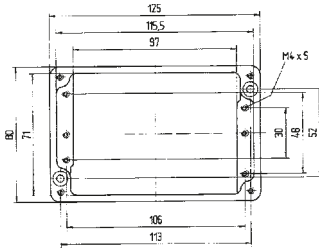

Ex i distribution box 07-5102-.../...

Technical data

External dimensions: 58 x 64 x 36 mm

Weight: 150 g

Material: aluminium, grey

Article no.: 07-51 -0580/6436

External dimensions: 98 x 64 x 36 mm

Weight: 250 g

Material: aluminium, grey

Article no.: 07-51 -0980/6436

External dimensions: 150 x 64 x 36 mm

Weight: 320 g

Material: aluminium, grey

Article no.: 07-51 -1500/6436

External dimensions: 75 x 80 x 57 mm

Weight: 300 g

IP distribution box 07-5172-.../...
Ex e distribution box 07-5101-.../...
Ex i distribution box 07-5102-.../...

Technical data

External dimensions: 125 x 80 x 57 mm

Weight: 440 g
Material: aluminium, grey
Article no.: 07-51 [] -1250/8057

External dimensions: 175 x 80 x 57 mm

Weight: 510 g
Material: aluminium, grey
Article no.: 07-51 [] -1750/8057

External dimensions: 122 x 122 x 80 mm

Weight: 940 g
Material: aluminium, grey
Article no.: 07-51 [] -1221/2080