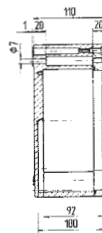

IP distribution box 07-5172-.../...
Ex e distribution box 07-5101-.../...
Ex i distribution box 07-5102-.../...

Technical data

External dimensions: 280 x 230 x 110 mm

Weight: 2990 g

Material: aluminium, grey

Article no.: 07-51 -2802/3011

External dimensions: 330 x 230 x 110 mm

Weight: 3400 g

Material: aluminium, grey

Article no.: 07-51 -3302/3011

External dimensions: 400 x 230 x 110 mm

Weight: 4600 g

Material: aluminium, grey

Article no.: 07-51 -4002/3011

External dimensions: 600 x 230 x 110 mm

Weight: 6800 g

Material: aluminium, grey

Article no.: 07-51 -6002/3011

All dimensions are approximate measurements and subject to technical changes.

Technical data

External dimensions: 400 x 310 x 110 mm

Weight: 6600 g
Material: aluminium, grey
Article no.: 07-51 -4003/1011

External dimensions: 600 x 310 x 110 mm

Weight: 9400 g
Material: aluminium, grey
Article no.: 07-51 -6003/1011