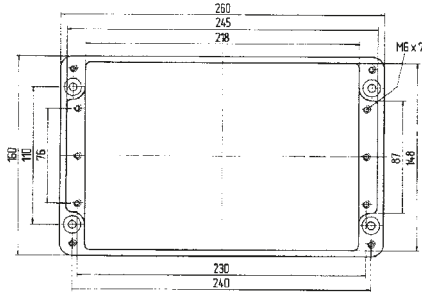

IP enclosure 07-51**90**-.../...

IP distribution box 07-51**72**-.../...

Ex enclosure 07-51**80**-.../...

Ex e distribution box 07-51**01**-.../...

Ex i distribution box 07-51**02**-.../...

Technical data

External dimensions: 220 x 120 x 80 mm

Weight: 1950 g

Material: aluminium, grey

Article no.: 07-51 -3601/2080

External dimensions: 160 x 160 x 90 mm

Weight: 1470 g

Material: aluminium, grey

Article no.: 07-51 -1601/6090

Dimensions (mm)

Ex i distribution box 07-5102-.../...

➔ Technical data

External dimensions: 260 x 160 x 90 mm

Weight: 2100 g

Material: aluminium, grey

Article no.: 07-51 -2601/6090

External dimensions: 360 x 160 x 90 mm

Weight: 2700 g

IP distribution box 07-5172-.../...
Ex e distribution box 07-5101-.../...
Ex i distribution box 07-5102-.../...

Technical data

External dimensions: 280 x 230 x 110 mm

Weight: 2990 g

Material: aluminium, grey