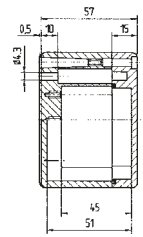

Ex i distribution box 07-5102-.../...

Technical data

External dimensions: 58 x 64 x 36 mm

Weight: 150 g

Material: aluminium, grey

Article no.: 07-51 -0580/6436

External dimensions: 98 x 64 x 36 mm

Weight: 250 g

IP distribution box 07-5172-.../...
Ex e distribution box 07-5101-.../...
Ex i distribution box 07-5102-.../...

Technical data

External dimensions: 125 x 80 x 57 mm

Weight: 440 g
Material: aluminium, grey
Article no.: 07-51 [] -1250/8057

External dimensions: 175 x 80 x 57 mm

Weight: 510 g
Material: aluminium, grey
Article no.: 07-51 [] -1750/8057

External dimensions: 122 x 122 x 80 mm

Weight: 940 g
Material: aluminium, grey
Article no.: 07-51 [] -1221/2080

External dimensions: 122 x 120 x 90 mm

Weight: 880 g
Material: aluminium, grey
Article no.: 07-51 [] -1221/2090

Dimensions (mm)

The dimensions on this page apply to the following aluminium enclosure/distribution boxes: