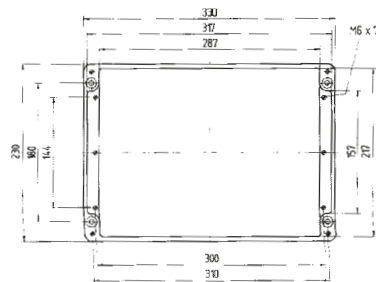

Ex i distribution box 07-5102-.../...

➔ Technical data

External dimensions: 260 x 160 x 90 mm

Weight: 2100 g

Material: aluminium, grey

Article no.: 07-51 -2601/6090

External dimensions: 360 x 160 x 90 mm

Weight: 2700 g

IP distribution box 07-5172-.../...
Ex e distribution box 07-5101-.../...
Ex i distribution box 07-5102-.../...

Technical data

External dimensions: 280 x 230 x 110 mm

Weight: 2990 g

Material: aluminium, grey

Article no.: 07-51 -2802/3011

External dimensions: 330 x 230 x 110 mm

Weight: 3400 g

Material: aluminium, grey

Article no.: 07-51 -3302/3011

External dimensions: 400 x 230 x 110 mm

Weight: 4600 g

Material: aluminium, grey

Article no.: 07-51 -4002/3011

External dimensions: 600 x 230 x 110 mm

Weight: 6800 g

Material: aluminium, grey

Article no.: 07-51 -6002/3011

All dimensions are approximate measurements and subject to technical changes.