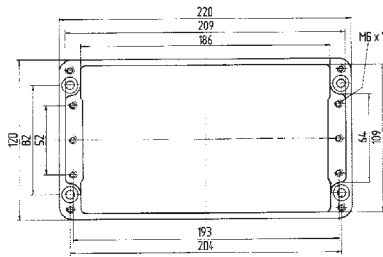

External dimensions: 220 x 120 x 90 mm

Weight: 1350 g

Material: aluminium, grey

Article no.: 07-51 ☐ -2201/2090