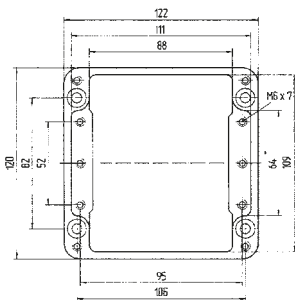

Ex i distribution box 07-5102-.../...

Technical data

External dimensions: 58 x 64 x 36 mm

Weight: 150 g

Material: aluminium, grey

Article no.: 07-51 -0580/6436

External dimensions: 98 x 64 x 36 mm

Weight: 250 g

IP distribution box 07-5172-.../...
Ex e distribution box 07-5101-.../...
Ex i distribution box 07-5102-.../...

Technical data

External dimensions: 125 x 80 x 57 mm

Weight: 440 g
Material: aluminium, grey
Article no.: 07-51 [] -1250/8057

External dimensions: 175 x 80 x 57 mm

Weight: 510 g
Material: aluminium, grey
Article no.: 07-51 [] -1750/8057

External dimensions: 122 x 122 x 80 mm

Weight: 940 g
Material: aluminium, grey
Article no.: 07-51 [] -1221/2080

External dimensions: 122 x 120 x 90 mm

Weight: 880 g
Material: aluminium, grey
Article no.: 07-51 [] -1221/2090

Dimensions (mm)

The dimensions on this page apply to the following aluminium enclosure/distribution boxes: