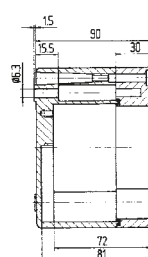

External dimensions: 175 x 80 x 57 mm

Weight: 510 g
Material: aluminium, grey
Article no.: 07-51 [] -1750/8057

External dimensions: 122 x 122 x 80 mm

Weight: 940 g
Material: aluminium, grey
Article no.: 07-51 [] -1221/2080

External dimensions: 122 x 120 x 90 mm

Weight: 880 g
Material: aluminium, grey
Article no.: 07-51 [] -1221/2090

Dimensions (mm)

The dimensions on this page apply to the following aluminium enclosure/distribution boxes:

IP enclosure 07-51**90**-.../...

IP distribution box 07-51**72**-.../...

Ex enclosure 07-51**80**-.../...

Ex e distribution box 07-51**01**-.../...

Ex i distribution box 07-51**02**-.../...

Technical data

External dimensions: 220 x 120 x 80 mm

Weight: 1390 g

Material: aluminium, grey

Article no.: 07-51 -2201/2080

External dimensions: 220 x 120 x 90 mm

Weight: 1350 g

Material: aluminium, grey

Article no.: 07-51 -2201/2090

External dimensions: 360 x 120 x 80 mm