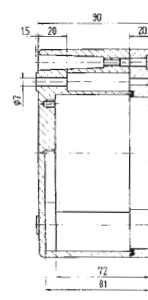

External dimensions: 175 x 80 x 57 mm

Weight: 510 g
Material: aluminium, grey
Article no.: 07-51 [] -1750/8057

External dimensions: 122 x 122 x 80 mm

Weight: 940 g
Material: aluminium, grey
Article no.: 07-51 [] -1221/2080

IP enclosure 07-51**90**-.../...

IP distribution box 07-51**72**-.../...

Ex enclosure 07-51**80**-.../...

Ex e distribution box 07-51**01**-.../...

Ex i distribution box 07-51**02**-.../...

Technical data

External dimensions: 220 x 120 x 80 mm

Weight: 1390 g

Material: aluminium, grey

Article no.: 07-51 -2201/2080

External dimensions: 220 x 120 x 90 mm

Weight: 1350 g

Material: aluminium, grey

Article no.: 07-51 -2201/2090

External dimensions: 360 x 120 x 80 mm

Weight: 1950 g

Material: aluminium, grey

Article no.: 07-51 -3601/2080

External dimensions: 160 x 160 x 90 mm

Weight: 1470 g

Material: aluminium, grey

Article no.: 07-51 -1601/6090

Dimensions (mm)