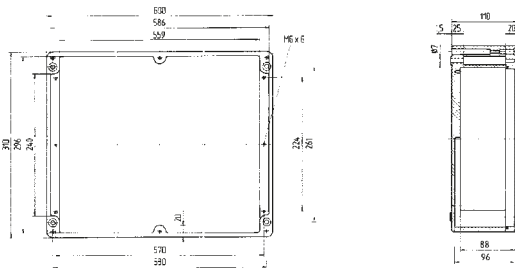

IP distribution box 07-5172-.../...
Ex e distribution box 07-5101-.../...
Ex i distribution box 07-5102-.../...

Technical data

External dimensions: 280 x 230 x 110 mm

Weight: 2990 g

Material: aluminium, grey

Article no.: 07-51 -2802/3011

External dimensions: 330 x 230 x 110 mm

Weight: 3400 g

Material: aluminium, grey

Article no.: 07-51 -3302/3011

External dimensions: 400 x 230 x 110 mm

Weight: 4600 g

Material: aluminium, grey

Article no.: 07-51 -4002/3011

External dimensions: 600 x 230 x 110 mm

Weight: 6800 g

Material: aluminium, grey

Article no.: 07-51 -6002/3011

All dimensions are approximate measurements and subject to technical changes.

Technical data

External dimensions: 400 x 310 x 110 mm

Weight: 6600 g
Material: aluminium, grey
Article no.: 07-51 -4003/1011

External dimensions: 600 x 310 x 110 mm

Weight: 9400 g
Material: aluminium, grey
Article no.: 07-51 -6003/1011