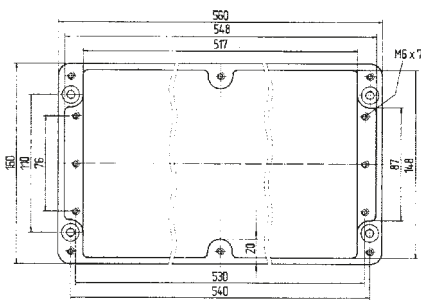

Weight: 1950 g

Material: aluminium, grey

Article no.: 07-51 -3601/2080

External dimensions: 160 x 160 x 90 mm

Weight: 1470 g

Material: aluminium, grey

Article no.: 07-51 -1601/6090

Dimensions (mm)

Ex i distribution box 07-5102-.../...

➔ Technical data

External dimensions: 260 x 160 x 90 mm

Weight: 2100 g

Material: aluminium, grey

Article no.: 07-51 -2601/6090

External dimensions: 360 x 160 x 90 mm

Weight: 2700 g

Material: aluminium, grey

Article no.: 07-51 -3601/6090

External dimensions: 560 x 160 x 90 mm

Weight: 3600 g

Material: aluminium, grey

Article no.: 07-51 -5601/6090

External dimensions: 200 x 230 x 110 mm

Weight: 2450 g

IP distribution box 07-5172-.../...
Ex e distribution box 07-5101-.../...
Ex i distribution box 07-5102-.../...

Technical data

External dimensions: 280 x 230 x 110 mm

Weight: 2990 g

Material: aluminium, grey