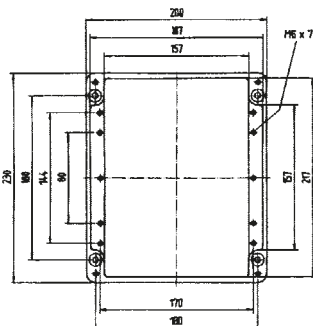

Ex i distribution box 07-5102-.../...

➔ Technical data

External dimensions: 260 x 160 x 90 mm

Weight: 2100 g

Material: aluminium, grey

Article no.: 07-51 -2601/6090

External dimensions: 360 x 160 x 90 mm

Weight: 2700 g

Material: aluminium, grey

Article no.: 07-51 -3601/6090

External dimensions: 560 x 160 x 90 mm

Weight: 3600 g

Material: aluminium, grey

Article no.: 07-51 -5601/6090

External dimensions: 200 x 230 x 110 mm

Weight: 2450 g

IP distribution box 07-5172-.../...
Ex e distribution box 07-5101-.../...
Ex i distribution box 07-5102-.../...

Technical data

External dimensions: 280 x 230 x 110 mm

Weight: 2990 g

Material: aluminium, grey

Article no.: 07-51 -4002/3011

External dimensions: 600 x 230 x 110 mm

Weight: 6800 g

Material: aluminium, grey

Article no.: 07-51 -6002/3011

All dimensions are approximate measurements and subject to technical changes.