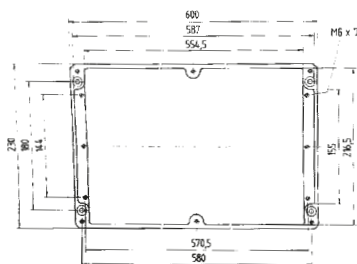

IP distribution box 07-5172-.../...
Ex e distribution box 07-5101-.../...
Ex i distribution box 07-5102-.../...

Technical data

External dimensions: 280 x 230 x 110 mm

Weight: 2990 g

Material: aluminium, grey

Article no.: 07-51 -2802/3011

External dimensions: 330 x 230 x 110 mm

Weight: 3400 g

Material: aluminium, grey

Article no.: 07-51 -3302/3011

External dimensions: 400 x 230 x 110 mm

Weight: 4600 g

Material: aluminium, grey

Article no.: 07-51 -4002/3011

External dimensions: 600 x 230 x 110 mm

Weight: 6800 g

Material: aluminium, grey

Article no.: 07-51 -6002/3011

All dimensions are approximate measurements and subject to technical changes.

Technical data

External dimensions: 400 x 310 x 110 mm

Weight: 6600 g
Material: aluminium, grey
Article no.: 07-51 -4003/1011

External dimensions: 600 x 310 x 110 mm

Weight: 9400 g
Material: aluminium, grey
Article no.: 07-51 -6003/1011