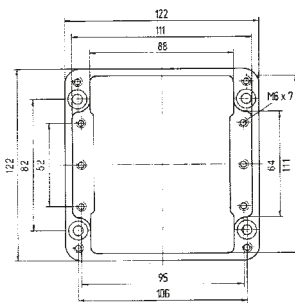

Ex i distribution box 07-5102-.../...

Technical data

External dimensions: 58 x 64 x 36 mm

Weight: 150 g

Material: aluminium, grey

Article no.: 07-51 -0580/6436

External dimensions: 98 x 64 x 36 mm

Weight: 250 g

IP distribution box 07-5172-.../...
Ex e distribution box 07-5101-.../...
Ex i distribution box 07-5102-.../...

Technical data

External dimensions: 125 x 80 x 57 mm

Weight: 440 g
Material: aluminium, grey
Article no.: 07-51 [] -1250/8057

External dimensions: 175 x 80 x 57 mm

Weight: 510 g
Material: aluminium, grey
Article no.: 07-51 [] -1750/8057

External dimensions: 122 x 122 x 80 mm

Weight: 940 g
Material: aluminium, grey
Article no.: 07-51 [] -1221/2080

External dimensions: 122 x 120 x 90 mm

Weight: 880 g
Material: aluminium, grey
Article no.: 07-51 [] -1221/2090

Dimensions (mm)

The dimensions on this page apply to the following aluminium enclosure/distribution boxes: