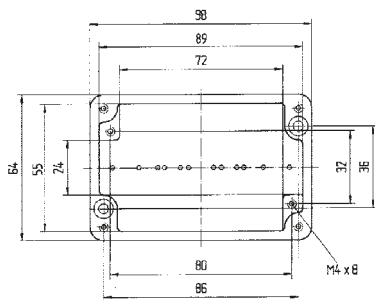

Ex i distribution box 07-5102-.../...

Technical data

External dimensions: 58 x 64 x 36 mm

Weight: 150 g

Material: aluminium, grey

Article no.: 07-51 -0580/6436

External dimensions: 98 x 64 x 36 mm

Weight: 250 g

Material: aluminium, grey

Article no.: 07-51 -0980/6436

External dimensions: 150 x 64 x 36 mm

Weight: 320 g

Material: aluminium, grey

Article no.: 07-51 -1500/6436

External dimensions: 75 x 80 x 57 mm

Weight: 300 g

IP distribution box 07-5172-.../...
Ex e distribution box 07-5101-.../...
Ex i distribution box 07-5102-.../...

Technical data

External dimensions: 125 x 80 x 57 mm

Weight: 440 g
Material: aluminium, grey
Article no.: 07-51 [] -1250/8057

External dimensions: 175 x 80 x 57 mm

Weight: 510 g
Material: aluminium, grey
Article no.: 07-51 [] -1750/8057

External dimensions: 122 x 122 x 80 mm

Weight: 940 g
Material: aluminium, grey
Article no.: 07-51 [] -1221/2080