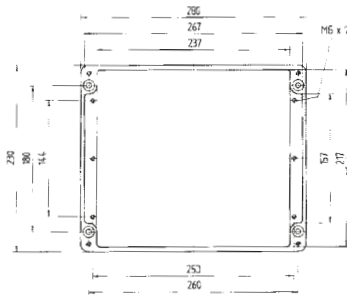

Ex i distribution box 07-5102-.../...

➔ Technical data

External dimensions: 260 x 160 x 90 mm

Weight: 2100 g

Material: aluminium, grey

Article no.: 07-51 -2601/6090

External dimensions: 360 x 160 x 90 mm

Weight: 2700 g

Material: aluminium, grey

Article no.: 07-51 -3601/6090

External dimensions: 560 x 160 x 90 mm

Weight: 3600 g

Material: aluminium, grey

Article no.: 07-51 -5601/6090

External dimensions: 200 x 230 x 110 mm

Weight: 2450 g

IP distribution box 07-5172-.../...
Ex e distribution box 07-5101-.../...
Ex i distribution box 07-5102-.../...

Technical data

External dimensions: 280 x 230 x 110 mm

Weight: 2990 g

Material: aluminium, grey

Article no.: 07-51 -2802/3011

External dimensions: 330 x 230 x 110 mm

Weight: 3400 g

Material: aluminium, grey

Article no.: 07-51 -3302/3011

External dimensions: 400 x 230 x 110 mm

Weight: 4600 g

Material: aluminium, grey