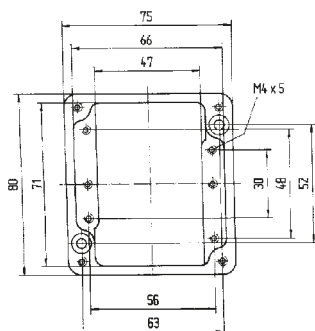

Ex i distribution box 07-5102-.../...

Technical data

External dimensions: 58 x 64 x 36 mm

Weight: 150 g

Material: aluminium, grey

Article no.: 07-51 -0580/6436

External dimensions: 98 x 64 x 36 mm

Weight: 250 g

Material: aluminium, grey

Article no.: 07-51 -0980/6436

External dimensions: 150 x 64 x 36 mm

Weight: 320 g

Material: aluminium, grey

Article no.: 07-51 -1500/6436

External dimensions: 75 x 80 x 57 mm

Weight: 300 g

IP distribution box 07-5172-.../...
Ex e distribution box 07-5101-.../...
Ex i distribution box 07-5102-.../...

Technical data

External dimensions: 125 x 80 x 57 mm

Weight: 440 g
Material: aluminium, grey
Article no.: 07-51 [] -1250/8057

External dimensions: 175 x 80 x 57 mm

Weight: 510 g
Material: aluminium, grey
Article no.: 07-51 [] -1750/8057

External dimensions: 122 x 122 x 80 mm

Weight: 940 g
Material: aluminium, grey
Article no.: 07-51 [] -1221/2080