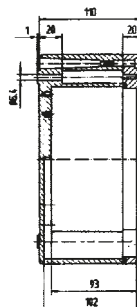

Weight: 1950 g

Material: aluminium, grey

Article no.: 07-51 -3601/2080

External dimensions: 160 x 160 x 90 mm

Weight: 1470 g

Material: aluminium, grey

Article no.: 07-51 -1601/6090

Dimensions (mm)

Ex i distribution box 07-5102-.../...

➔ Technical data

External dimensions: 260 x 160 x 90 mm

Weight: 2100 g

Material: aluminium, grey

Article no.: 07-51 -2601/6090

External dimensions: 360 x 160 x 90 mm

Weight: 2700 g

Material: aluminium, grey

Article no.: 07-51 -3601/6090

External dimensions: 560 x 160 x 90 mm

Weight: 3600 g

Material: aluminium, grey

Article no.: 07-51 -5601/6090

External dimensions: 200 x 230 x 110 mm

Weight: 2450 g

IP distribution box 07-5172-.../...
Ex e distribution box 07-5101-.../...
Ex i distribution box 07-5102-.../...

Technical data

External dimensions: 280 x 230 x 110 mm

Weight: 2990 g

Material: aluminium, grey