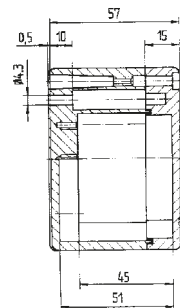

Ex i distribution box 07-5102-.../...

Technical data

External dimensions: 58 x 64 x 36 mm

Weight: 150 g

Material: aluminium, grey

Article no.: 07-51 -0580/6436

External dimensions: 98 x 64 x 36 mm

Weight: 250 g

Material: aluminium, grey

Article no.: 07-51 -0980/6436

External dimensions: 150 x 64 x 36 mm

Weight: 320 g

Material: aluminium, grey

Article no.: 07-51 -1500/6436

External dimensions: 75 x 80 x 57 mm

Weight: 300 g

IP distribution box 07-5172-.../...
Ex e distribution box 07-5101-.../...
Ex i distribution box 07-5102-.../...

Technical data

External dimensions: 125 x 80 x 57 mm

Weight: 440 g
Material: aluminium, grey
Article no.: 07-51 [] -1250/8057

External dimensions: 175 x 80 x 57 mm

Weight: 510 g
Material: aluminium, grey
Article no.: 07-51 [] -1750/8057

External dimensions: 122 x 122 x 80 mm

Weight: 940 g
Material: aluminium, grey
Article no.: 07-51 [] -1221/2080