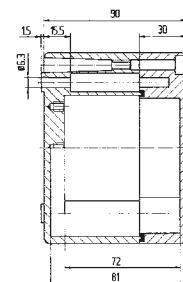

Ex i distribution box 07-5102-.../...

Technical data

External dimensions: 58 x 64 x 36 mm

Weight: 150 g

Material: aluminium, grey

Article no.: 07-51 -0580/6436

External dimensions: 98 x 64 x 36 mm

Weight: 250 g

IP distribution box 07-5172-.../...
Ex e distribution box 07-5101-.../...
Ex i distribution box 07-5102-.../...

Technical data

External dimensions: 125 x 80 x 57 mm

Weight: 440 g
Material: aluminium, grey
Article no.: 07-51 [] -1250/8057

External dimensions: 175 x 80 x 57 mm

Weight: 510 g
Material: aluminium, grey
Article no.: 07-51 [] -1750/8057

External dimensions: 122 x 122 x 80 mm

Weight: 940 g
Material: aluminium, grey
Article no.: 07-51 [] -1221/2080

External dimensions: 122 x 120 x 90 mm

Weight: 880 g
Material: aluminium, grey
Article no.: 07-51 [] -1221/2090

Dimensions (mm)

The dimensions on this page apply to the following aluminium enclosure/distribution boxes: