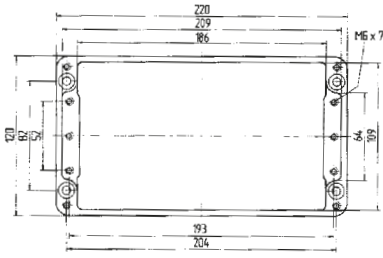

IP distribution box 07-5172-.../...
Ex e distribution box 07-5101-.../...
Ex i distribution box 07-5102-.../...

Technical data

External dimensions: 125 x 80 x 57 mm

Weight: 440 g
Material: aluminium, grey
Article no.: 07-51 [] -1250/8057

External dimensions: 175 x 80 x 57 mm

Weight: 510 g
Material: aluminium, grey
Article no.: 07-51 [] -1750/8057

External dimensions: 122 x 122 x 80 mm

Weight: 940 g
Material: aluminium, grey
Article no.: 07-51 [] -1221/2080

External dimensions: 122 x 120 x 90 mm

Weight: 880 g
Material: aluminium, grey
Article no.: 07-51 [] -1221/2090

Dimensions (mm)

The dimensions on this page apply to the following aluminium enclosure/distribution boxes:

IP enclosure 07-51**90**-.../...

IP distribution box 07-51**72**-.../...

Ex enclosure 07-51**80**-.../...

Ex e distribution box 07-51**01**-.../...

Ex i distribution box 07-51**02**-.../...

Technical data

External dimensions: 220 x 120 x 80 mm