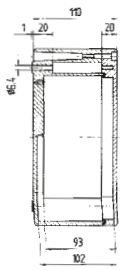

Ex i distribution box 07-5102-.../...

➔ Technical data

External dimensions: 260 x 160 x 90 mm

Weight: 2100 g

Material: aluminium, grey

Article no.: 07-51 -2601/6090

External dimensions: 360 x 160 x 90 mm

Weight: 2700 g

IP distribution box 07-5172-.../...
Ex e distribution box 07-5101-.../...
Ex i distribution box 07-5102-.../...

Technical data

External dimensions: 280 x 230 x 110 mm

Weight: 2990 g

Material: aluminium, grey

Article no.: 07-51 -2802/3011

External dimensions: 330 x 230 x 110 mm

Weight: 3400 g

Material: aluminium, grey

Article no.: 07-51 -3302/3011

External dimensions: 400 x 230 x 110 mm

Weight: 4600 g

Material: aluminium, grey

Article no.: 07-51 -4002/3011

External dimensions: 600 x 230 x 110 mm

Weight: 6800 g

Material: aluminium, grey

Article no.: 07-51 -6002/3011

All dimensions are approximate measurements and subject to technical changes.