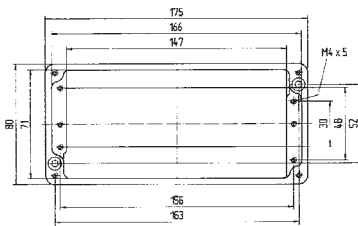

Ex i distribution box 07-5102-.../...

Technical data

External dimensions: 58 x 64 x 36 mm

Weight: 150 g

Material: aluminium, grey

Article no.: 07-51 -0580/6436

External dimensions: 98 x 64 x 36 mm

Weight: 250 g

Material: aluminium, grey

Article no.: 07-51 -0980/6436

External dimensions: 150 x 64 x 36 mm

Weight: 320 g

Material: aluminium, grey

Article no.: 07-51 -1500/6436

External dimensions: 75 x 80 x 57 mm

Weight: 300 g

IP distribution box 07-5172-.../...
Ex e distribution box 07-5101-.../...
Ex i distribution box 07-5102-.../...

Technical data

External dimensions: 125 x 80 x 57 mm

Weight: 440 g
Material: aluminium, grey
Article no.: 07-51 [] -1250/8057

External dimensions: 175 x 80 x 57 mm

Weight: 510 g
Material: aluminium, grey
Article no.: 07-51 [] -1750/8057

External dimensions: 122 x 122 x 80 mm

Weight: 940 g
Material: aluminium, grey
Article no.: 07-51 [] -1221/2080