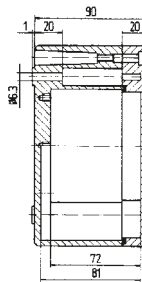

Weight: 1950 g

Material: aluminium, grey

Article no.: 07-51 -3601/2080

External dimensions: 160 x 160 x 90 mm

Weight: 1470 g

Material: aluminium, grey

Article no.: 07-51 -1601/6090

Dimensions (mm)

Ex i distribution box 07-5102-.../...

➔ Technical data

External dimensions: 260 x 160 x 90 mm

Weight: 2100 g

Material: aluminium, grey

Article no.: 07-51 -2601/6090

External dimensions: 360 x 160 x 90 mm

Weight: 2700 g

Material: aluminium, grey

Article no.: 07-51 -3601/6090

External dimensions: 560 x 160 x 90 mm

Weight: 3600 g

Material: aluminium, grey

Article no.: 07-51 -5601/6090

External dimensions: 200 x 230 x 110 mm

Weight: 2450 g

IP distribution box 07-5172-.../...
Ex e distribution box 07-5101-.../...
Ex i distribution box 07-5102-.../...

Technical data

External dimensions: 280 x 230 x 110 mm

Weight: 2990 g

Material: aluminium, grey