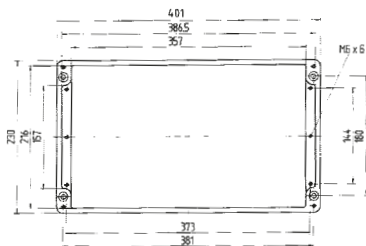

IP distribution box 07-5172-.../...
Ex e distribution box 07-5101-.../...
Ex i distribution box 07-5102-.../...

Technical data

External dimensions: 280 x 230 x 110 mm

Weight: 2990 g

Material: aluminium, grey

Article no.: 07-51 -2802/3011

External dimensions: 330 x 230 x 110 mm

Weight: 3400 g

Material: aluminium, grey

Article no.: 07-51 -3302/3011

External dimensions: 400 x 230 x 110 mm

Weight: 4600 g

Material: aluminium, grey

Article no.: 07-51 -4002/3011

External dimensions: 600 x 230 x 110 mm

Weight: 6800 g

Material: aluminium, grey

Article no.: 07-51 -6002/3011

All dimensions are approximate measurements and subject to technical changes.

Technical data

External dimensions: 400 x 310 x 110 mm

Weight: 6600 g
Material: aluminium, grey
Article no.: 07-51 -4003/1011

External dimensions: 600 x 310 x 110 mm

Weight: 9400 g
Material: aluminium, grey
Article no.: 07-51 -6003/1011