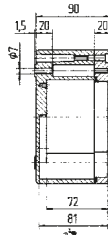

Weight: 1950 g

Material: aluminium, grey

Article no.: 07-51 -3601/2080

External dimensions: 160 x 160 x 90 mm

Weight: 1470 g

Material: aluminium, grey

Article no.: 07-51 -1601/6090

Dimensions (mm)

Ex i distribution box 07-5102-.../...

➔ Technical data

External dimensions: 260 x 160 x 90 mm

Weight: 2100 g

Material: aluminium, grey

Article no.: 07-51 -2601/6090

External dimensions: 360 x 160 x 90 mm

Weight: 2700 g

Material: aluminium, grey

Article no.: 07-51 -3601/6090

External dimensions: 560 x 160 x 90 mm

Weight: 3600 g

Material: aluminium, grey

Article no.: 07-51 -5601/6090

External dimensions: 200 x 230 x 110 mm

Weight: 2450 g

IP distribution box 07-5172-.../...
Ex e distribution box 07-5101-.../...
Ex i distribution box 07-5102-.../...

Technical data

External dimensions: 280 x 230 x 110 mm

Weight: 2990 g

Material: aluminium, grey