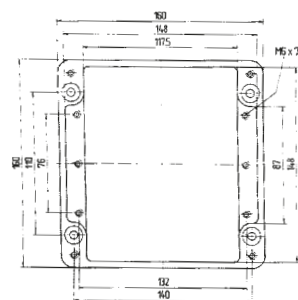

External dimensions: 175 x 80 x 57 mm

Weight: 510 g
Material: aluminium, grey
Article no.: 07-51 [] -1750/8057

External dimensions: 122 x 122 x 80 mm

Weight: 940 g
Material: aluminium, grey
Article no.: 07-51 [] -1221/2080

IP enclosure 07-51**90**-.../...

IP distribution box 07-51**72**-.../...

Ex enclosure 07-51**80**-.../...

Ex e distribution box 07-51**01**-.../...

Ex i distribution box 07-51**02**-.../...

Technical data

External dimensions: 220 x 120 x 80 mm

Weight: 1390 g

Material: aluminium, grey

Article no.: 07-51 -2201/2080

External dimensions: 220 x 120 x 90 mm

Weight: 1350 g

Material: aluminium, grey

Article no.: 07-51 -2201/2090

External dimensions: 360 x 120 x 80 mm

Weight: 1950 g

Material: aluminium, grey

Article no.: 07-51 -3601/2080

External dimensions: 160 x 160 x 90 mm

Weight: 1470 g

Material: aluminium, grey

Article no.: 07-51 -1601/6090

Dimensions (mm)