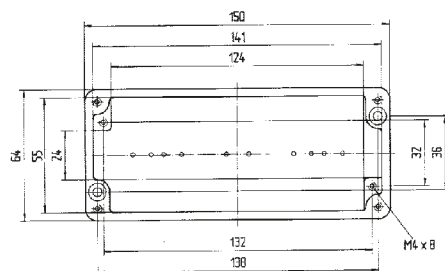

Ex i distribution box 07-5102-.../...

Technical data

External dimensions: 58 x 64 x 36 mm

Weight: 150 g

Material: aluminium, grey

Article no.: 07-51 -0580/6436

External dimensions: 98 x 64 x 36 mm

Weight: 250 g

Material: aluminium, grey

Article no.: 07-51 -0980/6436

External dimensions: 150 x 64 x 36 mm

Weight: 320 g

Material: aluminium, grey

Article no.: 07-51 -1500/6436

External dimensions: 75 x 80 x 57 mm

Weight: 300 g

IP distribution box 07-5172-.../...
Ex e distribution box 07-5101-.../...
Ex i distribution box 07-5102-.../...

Technical data

External dimensions: 125 x 80 x 57 mm

Weight: 440 g
Material: aluminium, grey
Article no.: 07-51 [] -1250/8057

External dimensions: 175 x 80 x 57 mm

Weight: 510 g
Material: aluminium, grey
Article no.: 07-51 [] -1750/8057

External dimensions: 122 x 122 x 80 mm

Weight: 940 g
Material: aluminium, grey
Article no.: 07-51 [] -1221/2080