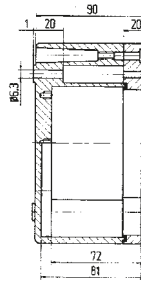

External dimensions: 175 x 80 x 57 mm

Weight: 510 g
Material: aluminium, grey
Article no.: 07-51 [] -1750/8057

External dimensions: 122 x 122 x 80 mm

Weight: 940 g
Material: aluminium, grey
Article no.: 07-51 [] -1221/2080

Weight: 1950 g

Material: aluminium, grey

Article no.: 07-51 -3601/2080

External dimensions: 160 x 160 x 90 mm

Weight: 1470 g

Material: aluminium, grey

Article no.: 07-51 -1601/6090

Dimensions (mm)

Ex i distribution box 07-5102-.../...

➔ Technical data

External dimensions: 260 x 160 x 90 mm

Weight: 2100 g

Material: aluminium, grey

Article no.: 07-51 -2601/6090

External dimensions: 360 x 160 x 90 mm

Weight: 2700 g

Material: aluminium, grey

Article no.: 07-51 -3601/6090

External dimensions: 560 x 160 x 90 mm

Weight: 3600 g

Material: aluminium, grey

Article no.: 07-51 -5601/6090

External dimensions: 200 x 230 x 110 mm

Weight: 2450 g