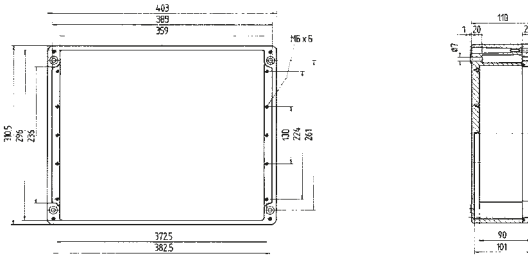

IP distribution box 07-5172-.../...
Ex e distribution box 07-5101-.../...
Ex i distribution box 07-5102-.../...

Technical data

External dimensions: 280 x 230 x 110 mm

Weight: 2990 g

Material: aluminium, grey

Article no.: 07-51 -4002/3011

External dimensions: 600 x 230 x 110 mm

Weight: 6800 g

Material: aluminium, grey

Article no.: 07-51 -6002/3011

All dimensions are approximate measurements and subject to technical changes.

Dimensions (mm)

The dimensions on this page apply to the following aluminium enclosure/distribution boxes:

IP enclosure 07-5190-.../...
Ex enclosure 07-5180-.../...

IP distribution box 07-5172-.../...
Ex e distribution box 07-5101-.../...
Ex i distribution box 07-5102-.../...

Technical data

External dimensions: 400 x 310 x 110 mm

Weight: 6600 g
Material: aluminium, grey
Article no.: 07-51 -4003/1011

External dimensions: 600 x 310 x 110 mm

Weight: 9400 g
Material: aluminium, grey
Article no.: 07-51 -6003/1011