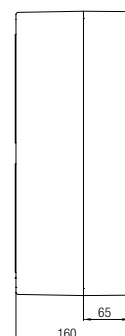

Technical data

External dimensions	160 x 160 x 120 mm
Weight	1500 g
Material	polyester, grey, black
Article no.	07-51 <input type="checkbox"/> -1601/6012

External dimensions	260 x 160 x 90 mm
Weight	1750 g
Material	polyester, grey, black
Article no.	07-51 <input type="checkbox"/> -2601/6090

Technical data

External dimensions	255 x 250 x 120 mm
Weight	2730 g
Material	polyester, grey, black
Article no.	07-51 □□ -2552/5012

External dimensions	255 x 250 x 160 mm
Weight	3275 g
Material	polyester, grey, black
Article no.	07-51 □□ -2552/5016

External dimensions	400 x 250 x 120 mm
Weight	3650 g
Material	polyester, grey, black
Article no.	07-51 □□ -4002/5012

External dimensions	400 x 250 x 160 mm
Weight	4800 g
Material	polyester, grey, black
Article no.	07-51 □□ -4002/5016

Technical data

External dimensions	600 x 250 x 120 mm
Weight	5380 g
Material	polyester, grey, black
Article no.	07-51 <input type="checkbox"/> <input type="checkbox"/> -6002/5012

External dimensions	400 x 405 x 120 mm
Weight	5080 g
Material	polyester, grey, black
Article no.	07-51 <input type="checkbox"/> <input type="checkbox"/> -4004/0512