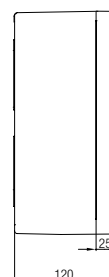

Technical data

External dimensions	160 x 160 x 120 mm
Weight	1500 g
Material	polyester, grey, black
Article no.	07-51 <input type="checkbox"/> -1601/6012

External dimensions	260 x 160 x 90 mm
Weight	1750 g
Material	polyester, grey, black
Article no.	07-51 <input type="checkbox"/> -2601/6090

External dimensions	360 x 160 x 90 mm
Weight	2300 g
Material	polyester, grey, black
Article no.	07-51 <input type="checkbox"/> -3601/6090

External dimensions	200 x 250 x 120 mm
Weight	2320 g
Material	polyester, grey, black
Article no.	07-51 <input type="checkbox"/> -2552/5012

Dimensions (mm)

The dimensions indicated on this page apply to the following polyester enclosures and distribution boxes:

IP enclosure	black	07-5195-.../...
IP enclosure	grey	07-5194-.../...
Ex enclosure	black	07-5185-.../...
Ex enclosure	grey	07-5184-.../...
IP distribution box	black	07-5178-.../...
IP distribution box	grey	07-5177-.../...
Ex e distribution box	black	07-5103-.../...
Ex e distribution box	grey	07-5106-.../...
Ex i distribution box	black	07-5105-.../...
Ex i distribution box	grey	07-5107-.../...

Technical data

External dimensions	255 x 250 x 120 mm
Weight	2730 g
Material	polyester, grey, black
Article no.	07-51 □□ -2552/5012

External dimensions	255 x 250 x 160 mm
Weight	3275 g
Material	polyester, grey, black
Article no.	07-51 □□ -2552/5016