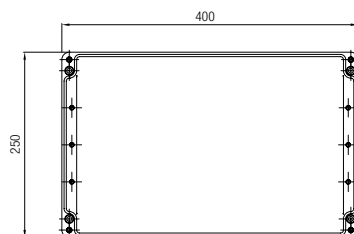

Technical data

External dimensions	160 x 160 x 120 mm
Weight	1500 g
Material	polyester, grey, black
Article no.	07-51 <input type="checkbox"/> -1601/6012

External dimensions	260 x 160 x 90 mm
Weight	1750 g
Material	polyester, grey, black
Article no.	07-51 <input type="checkbox"/> -2601/6090

Technical data

External dimensions	255 x 250 x 120 mm
Weight	2730 g
Material	polyester, grey, black
Article no.	07-51 □□ -2552/5012

External dimensions	255 x 250 x 160 mm
Weight	3275 g
Material	polyester, grey, black
Article no.	07-51 □□ -2552/5016

External dimensions	400 x 250 x 120 mm
Weight	3650 g
Material	polyester, grey, black
Article no.	07-51 □□ -4002/5012

External dimensions	400 x 250 x 160 mm
Weight	4800 g
Material	polyester, grey, black
Article no.	07-51 □□ -4002/5016

Technical data

External dimensions	600 x 250 x 120 mm
Weight	5380 g
Material	polyester, grey, black
Article no.	07-51 <input type="checkbox"/> <input type="checkbox"/> -6002/5012

External dimensions	400 x 405 x 120 mm
Weight	5080 g
Material	polyester, grey, black
Article no.	07-51 <input type="checkbox"/> <input type="checkbox"/> -4004/0512