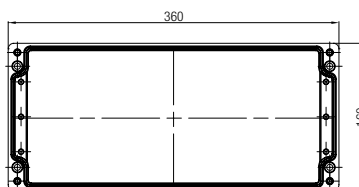

External dimensions	220 x 120 x 90 mm
Weight	1040 g
Material	polyester, grey, black
Article no.	07-51 □□ -2201/2090

External dimensions	160 x 160 x 90 mm
Weight	1280 g
Material	polyester, grey, black
Article no.	07-51 □□ -1601/6090

Technical data

External dimensions	160 x 160 x 120 mm
Weight	1500 g
Material	polyester, grey, black
Article no.	07-51 <input type="checkbox"/> -1601/6012

External dimensions	260 x 160 x 90 mm
Weight	1750 g
Material	polyester, grey, black
Article no.	07-51 <input type="checkbox"/> -2601/6090

External dimensions	360 x 160 x 90 mm
Weight	2300 g
Material	polyester, grey, black
Article no.	07-51 <input type="checkbox"/> -3601/6090

External dimensions	200 x 250 x 120 mm
Weight	2320 g
Material	polyester, grey, black
Article no.	07-51 <input type="checkbox"/> -2552/5012

Technical data

External dimensions	255 x 250 x 120 mm
Weight	2730 g
Material	polyester, grey, black
Article no.	07-51 □□ -2552/5012

External dimensions	255 x 250 x 160 mm
Weight	3275 g
Material	polyester, grey, black
Article no.	07-51 □□ -2552/5016