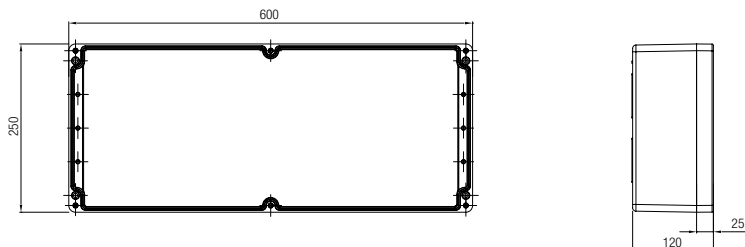

Technical data

External dimensions	255 x 250 x 120 mm
Weight	2730 g
Material	polyester, grey, black
Article no.	07-51 □□ -2552/5012

External dimensions	255 x 250 x 160 mm
Weight	3275 g
Material	polyester, grey, black
Article no.	07-51 □□ -2552/5016

External dimensions	400 x 250 x 120 mm
Weight	3650 g
Material	polyester, grey, black
Article no.	07-51 □□ -4002/5012

External dimensions	400 x 250 x 160 mm
Weight	4800 g
Material	polyester, grey, black
Article no.	07-51 □□ -4002/5016

Technical data

External dimensions	600 x 250 x 120 mm
Weight	5380 g
Material	polyester, grey, black
Article no.	07-51 <input type="checkbox"/> <input type="checkbox"/> -6002/5012

External dimensions	400 x 405 x 120 mm
Weight	5080 g
Material	polyester, grey, black
Article no.	07-51 <input type="checkbox"/> <input type="checkbox"/> -4004/0512

External dimensions	400 x 405 x 165 mm
Weight	7740 g
Material	polyester, grey, black
Article no.	07-51 <input type="checkbox"/> <input type="checkbox"/> -4004/0516

Technical data subject to change without notice.