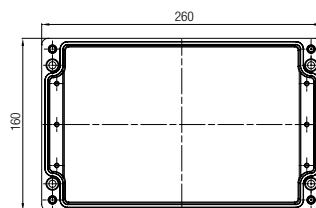

Technical data

External dimensions	122 x 120 x 90 mm
Weight	660 g
Material	polyester, grey, black
Article no.	07-51 □□ -1221/2090

External dimensions	122 x 120 x 120 mm
Weight	890 g
Material	polyester, grey, black
Article no.	07-51 □□ -1221/2012

External dimensions	220 x 120 x 90 mm
Weight	1040 g
Material	polyester, grey, black
Article no.	07-51 □□ -2201/2090

External dimensions	160 x 160 x 90 mm
Weight	1280 g
Material	polyester, grey, black
Article no.	07-51 □□ -1601/6090

Dimensions (mm)

The dimensions indicated on this page apply to the following polyester enclosures and distribution boxes:

IP enclosure	black	07-5195-.../...
IP enclosure	grey	07-5194-.../...
Ex enclosure	black	07-5185-.../...
Ex enclosure	grey	07-5184-.../...
IP distribution box	black	07-5178-.../...
IP distribution box	grey	07-5177-.../...
Ex e distribution box	black	07-5103-.../...
Ex e distribution box	grey	07-5106-.../...
Ex i distribution box	black	07-5105-.../...
Ex i distribution box	grey	07-5107-.../...

Technical data

External dimensions	160 x 160 x 120 mm
Weight	1500 g
Material	polyester, grey, black
Article no.	07-51 <input type="checkbox"/> -1601/6012

External dimensions	260 x 160 x 90 mm
Weight	1750 g
Material	polyester, grey, black
Article no.	07-51 <input type="checkbox"/> -2601/6090