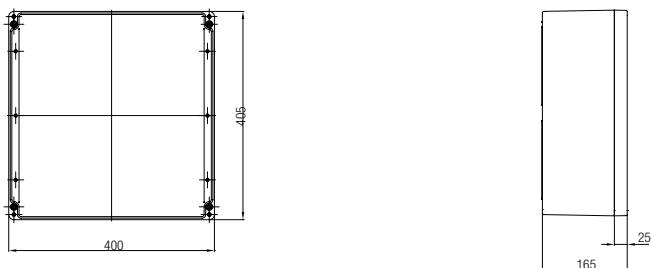

Technical data

External dimensions	160 x 160 x 120 mm
Weight	1500 g
Material	polyester, grey, black
Article no.	07-51 <input type="checkbox"/> -1601/6012

External dimensions	260 x 160 x 90 mm
Weight	1750 g
Material	polyester, grey, black
Article no.	07-51 <input type="checkbox"/> -2601/6090

Technical data

External dimensions	255 x 250 x 120 mm
Weight	2730 g
Material	polyester, grey, black
Article no.	07-51 □□ -2552/5012

External dimensions	255 x 250 x 160 mm
Weight	3275 g
Material	polyester, grey, black
Article no.	07-51 □□ -2552/5016

Technical data

External dimensions	600 x 250 x 120 mm
Weight	5380 g
Material	polyester, grey, black
Article no.	07-51 <input type="checkbox"/> <input type="checkbox"/> -6002/5012

External dimensions	400 x 405 x 120 mm
Weight	5080 g
Material	polyester, grey, black
Article no.	07-51 <input type="checkbox"/> <input type="checkbox"/> -4004/0512

External dimensions	400 x 405 x 165 mm
Weight	7740 g
Material	polyester, grey, black
Article no.	07-51 <input type="checkbox"/> <input type="checkbox"/> -4004/0516

Technical data subject to change without notice.