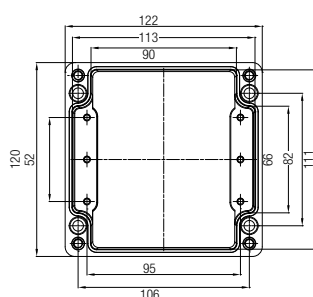

Technical data

External dimensions	80 x 75 x 55 mm	
Weight	230 g	
Material	polyester, grey, black	
Article no.	07-51 □□ -0800/7555	

External dimensions	110 x 75 x 55 mm	
Weight	280 g	
Material	polyester, grey, black	
Article no.	07-51 □□ -1100/7555	

External dimensions	160 x 75 x 55 mm	
Weight	370 g	
Material	polyester, grey, black	
Article no.	07-51 □□ -1600/7555	

External dimensions	190 x 75 x 55 mm	
Weight	430 g	
Material	polyester, grey, black	
Article no.	07-51 □□ -1900/7555	

Technical data

External dimensions	122 x 120 x 90 mm
Weight	660 g
Material	polyester, grey, black
Article no.	07-51 □□ -1221/2090

External dimensions	122 x 120 x 120 mm
Weight	890 g
Material	polyester, grey, black
Article no.	07-51 □□ -1221/2012

External dimensions	220 x 120 x 90 mm
Weight	1040 g
Material	polyester, grey, black
Article no.	07-51 □□ -2201/2090

External dimensions	160 x 160 x 90 mm
Weight	1280 g
Material	polyester, grey, black
Article no.	07-51 □□ -1601/6090