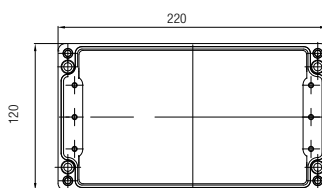

External dimensions	160 x 75 x 55 mm	
Weight	370 g	
Material	polyester, grey, black	
Article no.	07-51 □□ -1600/7555	

External dimensions	190 x 75 x 55 mm	
Weight	430 g	
Material	polyester, grey, black	
Article no.	07-51 □□ -1900/7555	

Technical data

External dimensions	122 x 120 x 90 mm
Weight	660 g
Material	polyester, grey, black
Article no.	07-51 □□ -1221/2090

External dimensions	122 x 120 x 120 mm
Weight	890 g
Material	polyester, grey, black
Article no.	07-51 □□ -1221/2012

External dimensions	220 x 120 x 90 mm
Weight	1040 g
Material	polyester, grey, black
Article no.	07-51 □□ -2201/2090

External dimensions	160 x 160 x 90 mm
Weight	1280 g
Material	polyester, grey, black
Article no.	07-51 □□ -1601/6090

Technical data

External dimensions	160 x 160 x 120 mm
Weight	1500 g
Material	polyester, grey, black
Article no.	07-51 <input type="checkbox"/> -1601/6012

External dimensions	260 x 160 x 90 mm
Weight	1750 g
Material	polyester, grey, black
Article no.	07-51 <input type="checkbox"/> -2601/6090