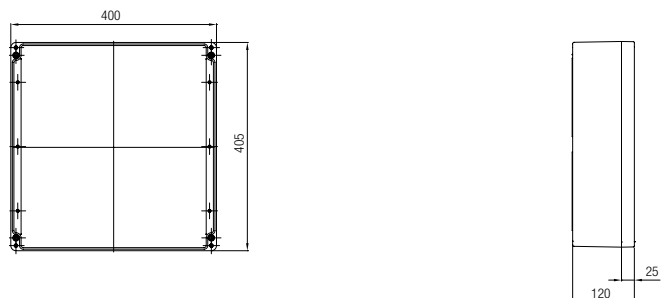

Technical data

External dimensions	255 x 250 x 120 mm
Weight	2730 g
Material	polyester, grey, black
Article no.	07-51 □□ -2552/5012

External dimensions	255 x 250 x 160 mm
Weight	3275 g
Material	polyester, grey, black
Article no.	07-51 □□ -2552/5016

External dimensions	400 x 250 x 120 mm
Weight	3650 g
Material	polyester, grey, black
Article no.	07-51 □□ -4002/5012

External dimensions	400 x 250 x 160 mm
Weight	4800 g
Material	polyester, grey, black
Article no.	07-51 □□ -4002/5016

Technical data

External dimensions	600 x 250 x 120 mm
Weight	5380 g
Material	polyester, grey, black
Article no.	07-51 <input type="checkbox"/> <input type="checkbox"/> -6002/5012

External dimensions	400 x 405 x 120 mm
Weight	5080 g
Material	polyester, grey, black
Article no.	07-51 <input type="checkbox"/> <input type="checkbox"/> -4004/0512

External dimensions	400 x 405 x 165 mm
Weight	7740 g
Material	polyester, grey, black
Article no.	07-51 <input type="checkbox"/> <input type="checkbox"/> -4004/0516

Technical data subject to change without notice.