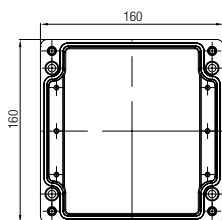

Technical data

External dimensions	122 x 120 x 90 mm
Weight	660 g
Material	polyester, grey, black
Article no.	07-51 □□ -1221/2090

External dimensions	122 x 120 x 120 mm
Weight	890 g
Material	polyester, grey, black
Article no.	07-51 □□ -1221/2012

External dimensions	220 x 120 x 90 mm
Weight	1040 g
Material	polyester, grey, black
Article no.	07-51 □□ -2201/2090

External dimensions	160 x 160 x 90 mm
Weight	1280 g
Material	polyester, grey, black
Article no.	07-51 □□ -1601/6090

Dimensions (mm)

The dimensions indicated on this page apply to the following polyester enclosures and distribution boxes:

IP enclosure	black	07-5195-.../...
IP enclosure	grey	07-5194-.../...
Ex enclosure	black	07-5185-.../...
Ex enclosure	grey	07-5184-.../...
IP distribution box	black	07-5178-.../...
IP distribution box	grey	07-5177-.../...
Ex e distribution box	black	07-5103-.../...
Ex e distribution box	grey	07-5106-.../...
Ex i distribution box	black	07-5105-.../...
Ex i distribution box	grey	07-5107-.../...

Technical data

External dimensions	160 x 160 x 120 mm
Weight	1500 g
Material	polyester, grey, black
Article no.	07-51 <input type="checkbox"/> -1601/6012

External dimensions	260 x 160 x 90 mm
Weight	1750 g
Material	polyester, grey, black
Article no.	07-51 <input type="checkbox"/> -2601/6090