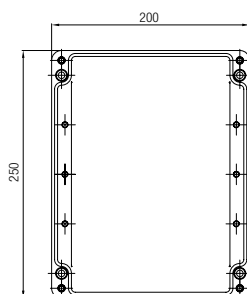

Technical data

External dimensions	122 x 120 x 90 mm
Weight	660 g
Material	polyester, grey, black
Article no.	07-51 □□ -1221/2090

External dimensions	122 x 120 x 120 mm
Weight	890 g
Material	polyester, grey, black
Article no.	07-51 □□ -1221/2012

Technical data

External dimensions	160 x 160 x 120 mm
Weight	1500 g
Material	polyester, grey, black
Article no.	07-51 <input type="checkbox"/> -1601/6012

External dimensions	260 x 160 x 90 mm
Weight	1750 g
Material	polyester, grey, black
Article no.	07-51 <input type="checkbox"/> -2601/6090

External dimensions	360 x 160 x 90 mm
Weight	2300 g
Material	polyester, grey, black
Article no.	07-51 <input type="checkbox"/> -3601/6090

External dimensions	200 x 250 x 120 mm
Weight	2320 g
Material	polyester, grey, black
Article no.	07-51 <input type="checkbox"/> -2552/5012

Technical data

External dimensions	255 x 250 x 120 mm
Weight	2730 g
Material	polyester, grey, black
Article no.	07-51 □□ -2552/5012

External dimensions	255 x 250 x 160 mm
Weight	3275 g
Material	polyester, grey, black
Article no.	07-51 □□ -2552/5016