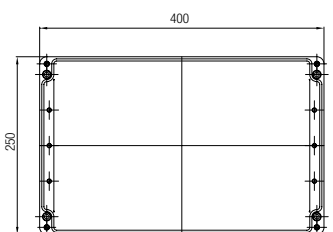

Technical data

External dimensions	160 x 160 x 120 mm
Weight	1500 g
Material	polyester, grey, black
Article no.	07-51 <input type="checkbox"/> -1601/6012

External dimensions	260 x 160 x 90 mm
Weight	1750 g
Material	polyester, grey, black
Article no.	07-51 <input type="checkbox"/> -2601/6090

Technical data

External dimensions	255 x 250 x 120 mm
Weight	2730 g
Material	polyester, grey, black
Article no.	07-51 □□ -2552/5012

External dimensions	255 x 250 x 160 mm
Weight	3275 g
Material	polyester, grey, black
Article no.	07-51 □□ -2552/5016

External dimensions	400 x 250 x 120 mm
Weight	3650 g
Material	polyester, grey, black
Article no.	07-51 □□ -4002/5012

External dimensions	400 x 250 x 160 mm
Weight	4800 g
Material	polyester, grey, black
Article no.	07-51 □□ -4002/5016

Technical data

External dimensions	600 x 250 x 120 mm
Weight	5380 g
Material	polyester, grey, black
Article no.	07-51 <input type="checkbox"/> <input type="checkbox"/> -6002/5012

External dimensions	400 x 405 x 120 mm
Weight	5080 g
Material	polyester, grey, black
Article no.	07-51 <input type="checkbox"/> <input type="checkbox"/> -4004/0512