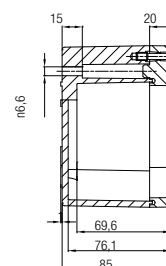

Technical data

External dimensions	80 x 75 x 55 mm	
Weight	230 g	
Material	polyester, grey, black	
Article no.	07-51 □□ -0800/7555	

External dimensions	110 x 75 x 55 mm	
Weight	280 g	
Material	polyester, grey, black	
Article no.	07-51 □□ -1100/7555	

External dimensions	160 x 75 x 55 mm	
Weight	370 g	
Material	polyester, grey, black	
Article no.	07-51 □□ -1600/7555	

External dimensions	190 x 75 x 55 mm	
Weight	430 g	
Material	polyester, grey, black	
Article no.	07-51 □□ -1900/7555	

Technical data

External dimensions	122 x 120 x 90 mm
Weight	660 g
Material	polyester, grey, black
Article no.	07-51 □□ -1221/2090

External dimensions	122 x 120 x 120 mm
Weight	890 g
Material	polyester, grey, black
Article no.	07-51 □□ -1221/2012

External dimensions	220 x 120 x 90 mm
Weight	1040 g
Material	polyester, grey, black
Article no.	07-51 □□ -2201/2090

External dimensions	160 x 160 x 90 mm
Weight	1280 g
Material	polyester, grey, black
Article no.	07-51 □□ -1601/6090