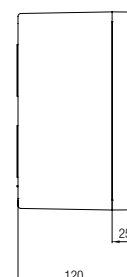

External dimensions	220 x 120 x 90 mm
Weight	1040 g
Material	polyester, grey, black
Article no.	07-51 □□ -2201/2090

External dimensions	160 x 160 x 90 mm
Weight	1280 g
Material	polyester, grey, black
Article no.	07-51 □□ -1601/6090

Technical data

External dimensions	160 x 160 x 120 mm
Weight	1500 g
Material	polyester, grey, black
Article no.	07-51 <input type="checkbox"/> -1601/6012

External dimensions	260 x 160 x 90 mm
Weight	1750 g
Material	polyester, grey, black
Article no.	07-51 <input type="checkbox"/> -2601/6090

External dimensions	360 x 160 x 90 mm
Weight	2300 g
Material	polyester, grey, black
Article no.	07-51 <input type="checkbox"/> -3601/6090

External dimensions	200 x 250 x 120 mm
Weight	2320 g
Material	polyester, grey, black
Article no.	07-51 <input type="checkbox"/> -2552/5012

Technical data

External dimensions	255 x 250 x 120 mm
Weight	2730 g
Material	polyester, grey, black
Article no.	07-51 □□ -2552/5012

External dimensions	255 x 250 x 160 mm
Weight	3275 g
Material	polyester, grey, black
Article no.	07-51 □□ -2552/5016