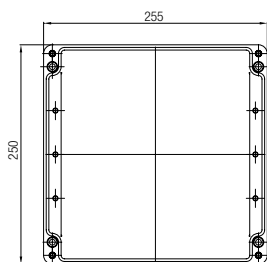

Technical data

External dimensions	160 x 160 x 120 mm
Weight	1500 g
Material	polyester, grey, black
Article no.	07-51 <input type="checkbox"/> -1601/6012

External dimensions	260 x 160 x 90 mm
Weight	1750 g
Material	polyester, grey, black
Article no.	07-51 <input type="checkbox"/> -2601/6090

External dimensions	360 x 160 x 90 mm
Weight	2300 g
Material	polyester, grey, black
Article no.	07-51 <input type="checkbox"/> -3601/6090

External dimensions	200 x 250 x 120 mm
Weight	2320 g
Material	polyester, grey, black
Article no.	07-51 <input type="checkbox"/> -2552/5012

Dimensions (mm)

The dimensions indicated on this page apply to the following polyester enclosures and distribution boxes:

IP enclosure	black	07-5195-.../...
IP enclosure	grey	07-5194-.../...
Ex enclosure	black	07-5185-.../...
Ex enclosure	grey	07-5184-.../...
IP distribution box	black	07-5178-.../...
IP distribution box	grey	07-5177-.../...
Ex e distribution box	black	07-5103-.../...
Ex e distribution box	grey	07-5106-.../...
Ex i distribution box	black	07-5105-.../...
Ex i distribution box	grey	07-5107-.../...

Technical data

External dimensions	255 x 250 x 120 mm
Weight	2730 g
Material	polyester, grey, black
Article no.	07-51 □□ -2552/5012

External dimensions	255 x 250 x 160 mm
Weight	3275 g
Material	polyester, grey, black
Article no.	07-51 □□ -2552/5016