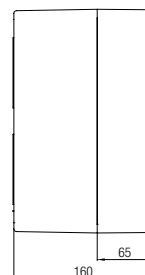

Technical data

External dimensions	160 x 160 x 120 mm
Weight	1500 g
Material	polyester, grey, black
Article no.	07-51 <input type="checkbox"/> -1601/6012

External dimensions	260 x 160 x 90 mm
Weight	1750 g
Material	polyester, grey, black
Article no.	07-51 <input type="checkbox"/> -2601/6090

External dimensions	360 x 160 x 90 mm
Weight	2300 g
Material	polyester, grey, black
Article no.	07-51 <input type="checkbox"/> -3601/6090

External dimensions	200 x 250 x 120 mm
Weight	2320 g
Material	polyester, grey, black
Article no.	07-51 <input type="checkbox"/> -2552/5012

Dimensions (mm)

The dimensions indicated on this page apply to the following polyester enclosures and distribution boxes:

IP enclosure	black	07-5195-.../...
IP enclosure	grey	07-5194-.../...
Ex enclosure	black	07-5185-.../...
Ex enclosure	grey	07-5184-.../...
IP distribution box	black	07-5178-.../...
IP distribution box	grey	07-5177-.../...
Ex e distribution box	black	07-5103-.../...
Ex e distribution box	grey	07-5106-.../...
Ex i distribution box	black	07-5105-.../...
Ex i distribution box	grey	07-5107-.../...

Technical data

External dimensions	255 x 250 x 120 mm
Weight	2730 g
Material	polyester, grey, black
Article no.	07-51 □□ -2552/5012

External dimensions	255 x 250 x 160 mm
Weight	3275 g
Material	polyester, grey, black
Article no.	07-51 □□ -2552/5016