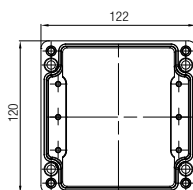

Technical data

External dimensions	80 x 75 x 55 mm	
Weight	230 g	
Material	polyester, grey, black	
Article no.	07-51 □□ -0800/7555	

External dimensions	110 x 75 x 55 mm	
Weight	280 g	
Material	polyester, grey, black	
Article no.	07-51 □□ -1100/7555	

External dimensions	160 x 75 x 55 mm	
Weight	370 g	
Material	polyester, grey, black	
Article no.	07-51 □□ -1600/7555	

External dimensions	190 x 75 x 55 mm	
Weight	430 g	
Material	polyester, grey, black	
Article no.	07-51 □□ -1900/7555	

Dimensions (mm)

The dimensions indicated on this page apply to the following polyester enclosures and distribution boxes:

IP enclosure	black	07-5195-.../...
IP enclosure	grey	07-5194-.../...
Ex enclosure	black	07-5185-.../...
Ex enclosure	grey	07-5184-.../...
IP distribution box	black	07-5178-.../...
IP distribution box	grey	07-5177-.../...
Ex e distribution box	black	07-5103-.../...
Ex e distribution box	grey	07-5106-.../...
Ex i distribution box	black	07-5105-.../...
Ex i distribution box	grey	07-5107-.../...

Technical data

External dimensions	122 x 120 x 90 mm
Weight	660 g
Material	polyester, grey, black
Article no.	07-51 □□ -1221/2090

External dimensions	122 x 120 x 120 mm
Weight	890 g
Material	polyester, grey, black
Article no.	07-51 □□ -1221/2012