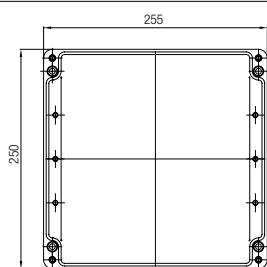

Technical data

External dimensions	160 x 160 x 120 mm
Weight	1500 g
Material	polyester, grey, black
Article no.	07-51 <input type="checkbox"/> -1601/6012

External dimensions	260 x 160 x 90 mm
Weight	1750 g
Material	polyester, grey, black
Article no.	07-51 <input type="checkbox"/> -2601/6090

External dimensions	360 x 160 x 90 mm
Weight	2300 g
Material	polyester, grey, black
Article no.	07-51 <input type="checkbox"/> -3601/6090

External dimensions	200 x 250 x 120 mm
Weight	2320 g
Material	polyester, grey, black
Article no.	07-51 <input type="checkbox"/> -2552/5012

Dimensions (mm)

The dimensions indicated on this page apply to the following polyester enclosures and distribution boxes:

IP enclosure	black	07-5195-.../...
IP enclosure	grey	07-5194-.../...
Ex enclosure	black	07-5185-.../...
Ex enclosure	grey	07-5184-.../...
IP distribution box	black	07-5178-.../...
IP distribution box	grey	07-5177-.../...
Ex e distribution box	black	07-5103-.../...
Ex e distribution box	grey	07-5106-.../...
Ex i distribution box	black	07-5105-.../...
Ex i distribution box	grey	07-5107-.../...

Technical data

External dimensions	255 x 250 x 120 mm
Weight	2730 g
Material	polyester, grey, black
Article no.	07-51 □□ -2552/5012

External dimensions	255 x 250 x 160 mm
Weight	3275 g
Material	polyester, grey, black
Article no.	07-51 □□ -2552/5016