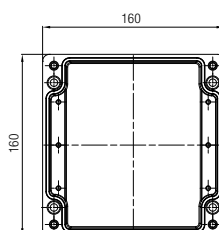

External dimensions	160 x 75 x 55 mm	
Weight	370 g	
Material	polyester, grey, black	
Article no.	07-51 □□ -1600/7555	

External dimensions	190 x 75 x 55 mm	
Weight	430 g	
Material	polyester, grey, black	
Article no.	07-51 □□ -1900/7555	

Technical data

External dimensions	122 x 120 x 90 mm
Weight	660 g
Material	polyester, grey, black
Article no.	07-51 □□ -1221/2090

External dimensions	122 x 120 x 120 mm
Weight	890 g
Material	polyester, grey, black
Article no.	07-51 □□ -1221/2012

External dimensions	220 x 120 x 90 mm
Weight	1040 g
Material	polyester, grey, black
Article no.	07-51 □□ -2201/2090

External dimensions	160 x 160 x 90 mm
Weight	1280 g
Material	polyester, grey, black
Article no.	07-51 □□ -1601/6090

Technical data

External dimensions	160 x 160 x 120 mm
Weight	1500 g
Material	polyester, grey, black
Article no.	07-51 <input type="checkbox"/> -1601/6012

External dimensions	260 x 160 x 90 mm
Weight	1750 g
Material	polyester, grey, black
Article no.	07-51 <input type="checkbox"/> -2601/6090