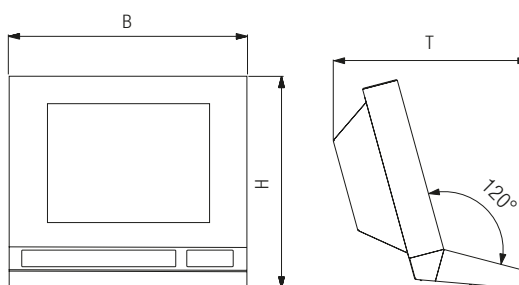

Ordering information

Illustration	Description	Dimensions in mm	Order no.
--------------	-------------	------------------	-----------

Exclusive II Stainless-steel enclosure

Technical data

Material Stainless-steel grade 1.4301

- with adapter connection

	(B x H x T)
POLARIS series 15"	650 x 578 x 543
POLARIS series 19.1"	650 x 598 x 543
POLARIS series 24" W	885 x 625 x 543

05-0041-0354

05-0041-0353

05-0041-0406

- Stainless-steel enclosure - swivel/tilt without desktop mount

	(B x H x T)
POLARIS series 15"	770 x 685 x 218
POLARIS series 19.1"	770 x 685 x 218

05-0041-0356

05-0041-0355