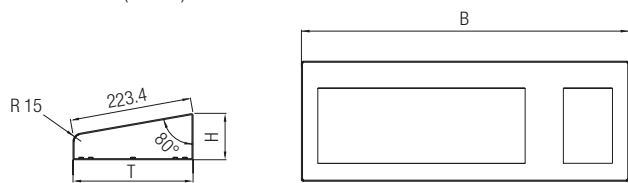

Technical data

Construction	Front-panel fitting
Protection class	IP 65
Material	Polyester foil on aluminium sheet (conditionally UV-resistant)
Dimensions (W x H)	420 mm x 170 mm
Wall cut-out	390 mm x 140 mm
Installation depth	18 mm
Weight	approx. 700 g

Dimensions and wall cut-out for keyboard (in mm)

all hole diameters: 3.3 mm

Ordering information

Language	Order no.
German	17-71VZ-4010
English	17-71VZ-4020
French	17-71VZ-4030

Other languages on request.
Technical data subject to change without notice.

Dimensions (in mm)

Technical data

Material	Stainless steel 1.4301; AISI 304
Dimensions (W x H x D)	600 mm x 85 mm x 220 mm
Protection class	IP 65

Ordering information

Enclosure	05-0041-0277
-----------	---------------------