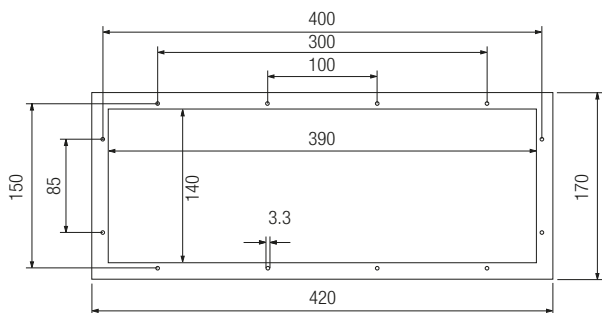

Technical data

Construction	Front-panel fitting
Protection class	IP 65
Material	Polyester foil on aluminium sheet (conditionally UV-resistant)
Dimensions (W x H)	420 mm x 170 mm
Wall cut-out	390 mm x 140 mm
Installation depth	18 mm
Weight	approx. 700 g

Dimensions and wall cut-out for keyboard (in mm)

all hole diameters: 3.3 mm

Ordering information

Language	Order no.
German	17-71VZ-4010
English	17-71VZ-4020
French	17-71VZ-4030

Other languages on request.
Technical data subject to change without notice.

Dimensions (in mm)

Technical data

Material	Stainless steel 1.4301; AISI 304
Dimensions (W x H x D)	600 mm x 85 mm x 220 mm
Protection class	IP 65

Ordering information

Enclosure	05-0041-0277
-----------	---------------------